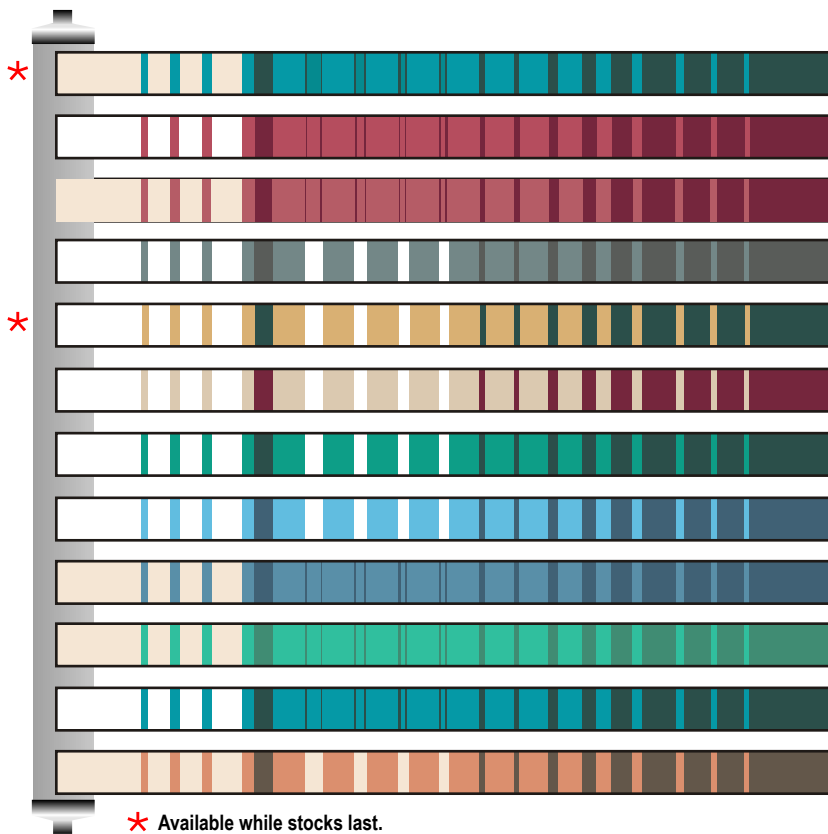

Color card

Regular fabric colors (**)

- 16 Teal & Cream
- 17 Bright Burgundy & White
- 19 Burgundy & Cream
- 20 Pewter & White
- 21 Green, Gold & White
- 22 Burgundy, Gold & White
- 23 Green & White
- 29 Blue & White
- 30 Blue Horizon
- 31 Garden Green
- 32 Turquoise & White
- 35 Coffee Shade

* Available while stocks last.

IMPORTANT. Price increase for the solid vinyl and acrylic fabrics.

Solid vinyl fabric colors (**)

Acrylic fabric colors (**)

Sun Kit Sun Panel

Sun Kit Ground Mat

IMPORTANT. The color swatches on this page are approximate only. Please refer to the actual color swatches.